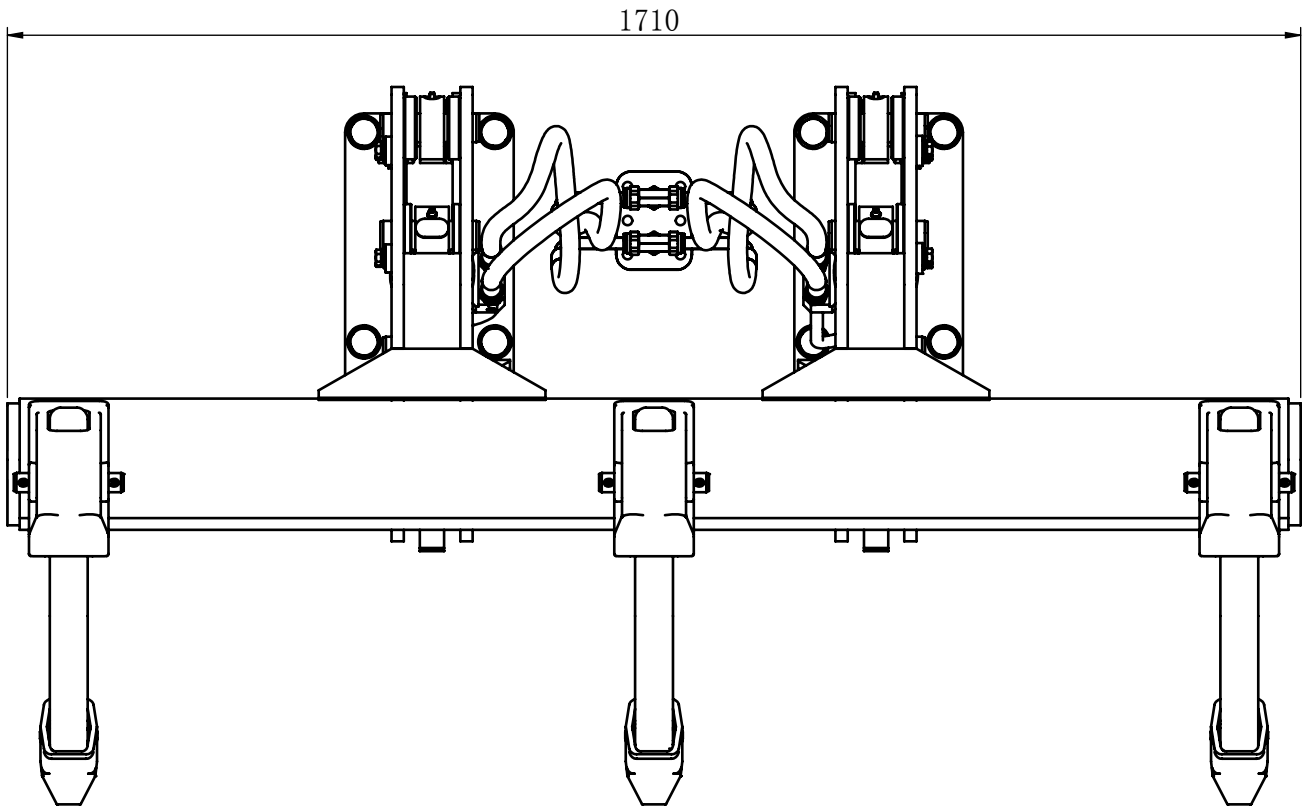

**ENTIRE GROUP**

REF	PART#	QTY.	DESC
1	189-3276B	1	RIPPER GP
2	189-3275B	1	MOUNTING GP-RIPPER
3	192-0891B	1	CYLINDER GP-RIPPER (RH)
4	193-2178B	1	LINES GP-RIPPER
5	192-0893B	1	CYLINDER GP-RIPPER (LH)

**ENTIRE GROUP**

REF	PART#	QTY.	DESC
1	189-3276B	1	RIPPER GP
2	9J-1137B	3	TOOTH GP RIPPER
3	186-6477B	1	LINK AS
4	186-6529B	2	LINK
5	3B-8489B	8	FITTING-GREASE
6	5G-5069B	4	PIN
7	170-6631B	4	BAR
8	8J-7008B	2	PIN
9	8T-4192B	8	BOLT (M12X1.75X25-MM)
10	8T-4223B	8	WASHER-HARD (13.5X25.5X3-MM)
11	8T-6685B	2	BOLT (M10X1.5X110-MM)
12	6V-7744B	2	LOCKNUT(M10×1.5-THD)

**ENTIRE GROUP**

REF	PART#	QTY.	DESC
1	186-6084B	1	PLATE AS (RH)
2	8T-5878B	12	BOLT (M24X3X80-MM)
3	8T-1482B	12	WASHER-HARD
4	188-3538B	4	PIN
5	170-6631B	4	BAR
6	192-3263B	1	PLATE
7	7P-2358B	2	PIN
8	7X-2550B	2	BOLT (M12X1.75X110-MM)
9	6V-7687B	2	LOCKNUT (M12X1.75-THD)
10	8T-4192B	8	BOLT (M12X1.75X25-MM)
11	8T-4223B	8	WASHER-HARD (13.5X25.5X3-MM)
12	8T-4136B	4	BOLT (M10X1.5X25-MM)
13	8T-4121B	4	FLAT WASHER 10
14	188-3972B	1	PLATE AS (LH)

**ENTIRE GROUP**

REF	PART#	QTY.	DESC
1	192-0892B	1	CYLINDER AS
2	9T-7350B	1	HEAD
3	5H-8848B	1	SEAL-O-RING
4	167-2294B	1	SEAL-U-CUP
5	8T-5443B	1	RING-WEAR
6	226-8202	1	SEAL-WIPER
7	193-1546B	1	ROD AS
8	8J-0553	1	PISTON
9	167-2186B	1	SEAL AS-BUFFER
10	6J-1972B	1	SEAL AS
11	6J-5733B	1	RING-WEAR
12	7J-5639B	1	BOLT-LOCKING (1-14X2.5-IN)
13	3B-8489B	2	FITTING-GREASE
14	7K-6365B	2	BUSHING
15	6J-5731B	1	RING-BACKUP
16	5P-8250B	1	WASHER (28X49X5-MM THK)
17	8J-5911B	1	CROWN