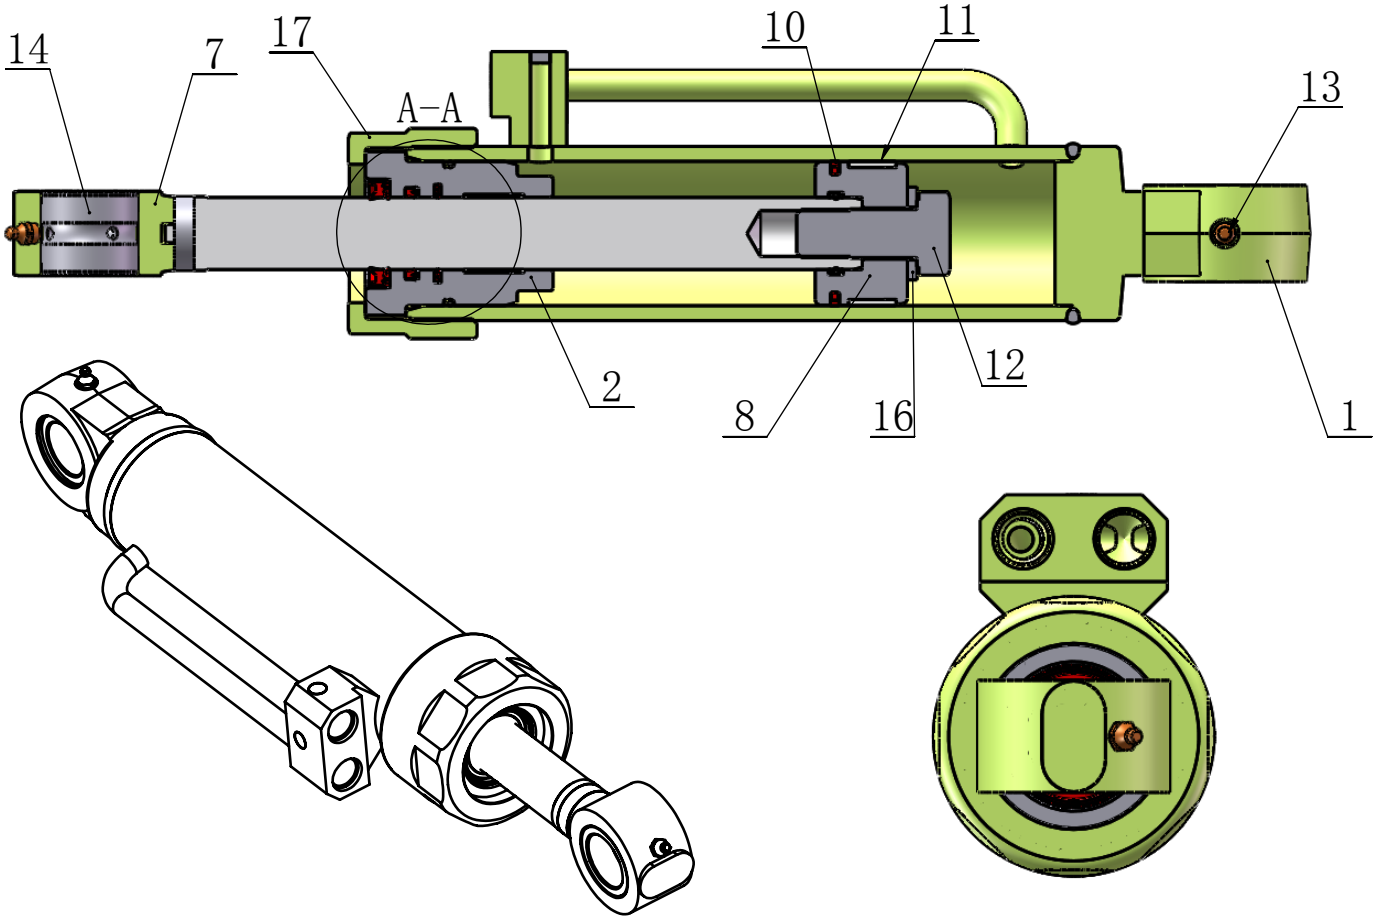

REF	PART#	QTY.	DESC
1	189-3276B	1	RIPPER GP
2	9J-1137B	3	TOOTH GP RIPPER
3	186-6477B	1	LINK AS
4	186-6529B	2	LINK
5	3B-8489B	8	FITTING-GREASE
6	5G-5069B	4	PIN
7	170-6631B	4	BAR
8	8J-7008B	2	PIN
9	8T-4192B	8	BOLT (M12X1.75X25-MM)
10	8T-4223B	8	WASHER-HARD (13.5X25.5X3-MM)
11	8T-6685B	2	BOLT (M10X1.5X110-MM)
12	6V-7744B	2	LOCKNUT(M10×1.5-THD)

**ENTIRE GROUP**

REF	PART#	QTY.	DESC
1	186-6084B	1	PLATE AS (RH)
2	8T-5878B	12	BOLT (M24X3X80-MM)
3	8T-1482B	12	WASHER-HARD
4	188-3538B	4	PIN
5	170-6631B	4	BAR
6	192-3263B	1	PLATE
7	7P-2358B	2	PIN
8	7X-2550B	2	BOLT (M12X1.75X110-MM)
9	6V-7687B	2	LOCKNUT (M12X1.75-THD)
10	8T-4192B	8	BOLT (M12X1.75X25-MM)
11	8T-4223B	8	WASHER-HARD (13.5X25.5X3-MM)
12	8T-4136B	4	BOLT (M10X1.5X25-MM)
13	8T-4121B	4	FLAT WASHER 10
14	188-3972B	1	PLATE AS (LH)

**ENTIRE GROUP**

REF	PART#	QTY.	DESC
1	1U-1257B	1	SHANK-RIPPER
2	3G-6049B	1	PIN-G.E.T.
3	9J-4259B	1	TIP-PENTRATION
4	132-4763B	1	PIN-GET
5	149-5733B	1	RETAINER AS
6	3B-4630B	2	COTTER

**ENTIRE GROUP**

REF	PART#	QTY.	DESC
1	192-0892B	1	CYLINDER AS
2	9T-7350B	1	HEAD
3	5H-8848B	1	SEAL-O-RING
4	167-2294B	1	SEAL-U-CUP
5	8T-5443B	1	RING-WEAR
6	226-8202	1	SEAL-WIPER
7	193-1546B	1	ROD AS
8	8J-0553	1	PISTON
9	167-2186B	1	SEAL AS-BUFFER
10	6J-1972B	1	SEAL AS
11	6J-5733B	1	RING-WEAR
12	7J-5639B	1	BOLT-LOCKING (1-14X2.5-IN)
13	3B-8489B	2	FITTING-GREASE
14	7K-6365B	2	BUSHING
15	6J-5731B	1	RING-BACKUP
16	5P-8250B	1	WASHER (28X49X5-MM THK)
17	8J-5911B	1	CROWN

**ENTIRE GROUP**

REF	PART#	QTY.	DESC
1	192-0892B	1	CYLINDER AS
2	9T-7350B	1	HEAD
3	5H-8848B	1	SEAL-O-RING
4	167-2294B	1	SEAL-U-CUP
5	8T-5443B	1	RING-WEAR
6	226-8202	1	SEAL-WIPER
7	193-1546B	1	ROD AS
8	8J-0553	1	PISTON
9	167-2186B	1	SEAL AS-BUFFER
10	6J-1972B	1	SEAL AS
11	6J-5733B	1	RING-WEAR
12	7J-5639B	1	BOLT-LOCKING (1-14X2.5-IN)
13	3B-8489B	2	FITTING-GREASE
14	7K-6365B	2	BUSHING
15	6J-5731B	1	RING-BACKUP
16	5P-8250B	1	WASHER (28X49X5-MM THK)
17	8J-5911B	1	CROWN