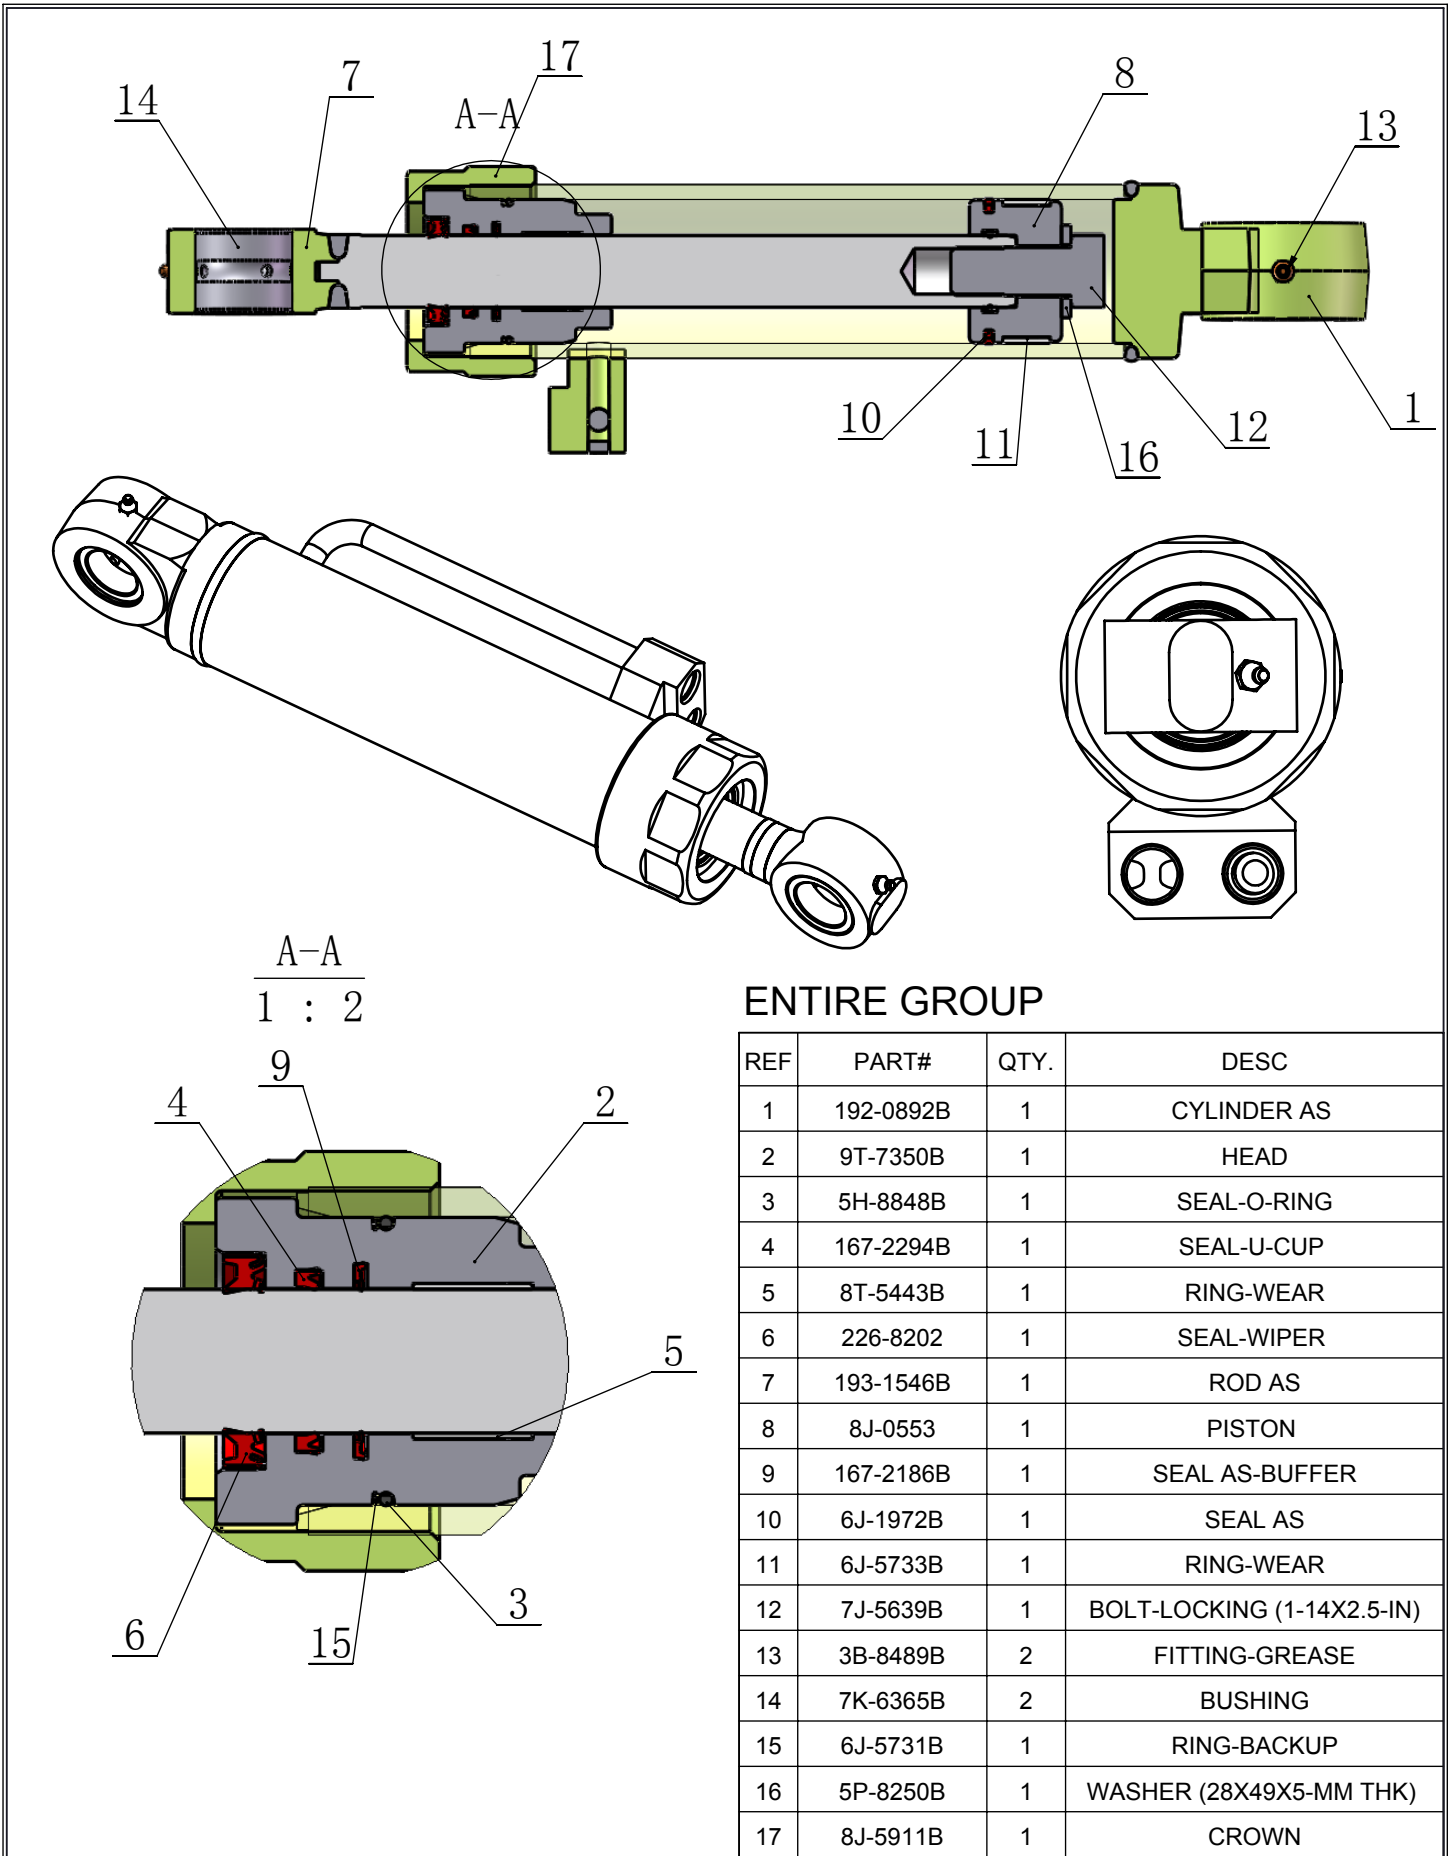

REF	PART#	QTY.	DESC
1	189-3276B	1	RIPPER GP
2	9J-1137B	3	TOOTH GP RIPPER
3	186-6477B	1	LINK AS
4	186-6529B	2	LINK
5	3B-8489B	8	FITTING-GREASE
6	5G-5069B	4	PIN
7	170-6631B	4	BAR
8	8J-7008B	2	PIN
9	8T-4192B	8	BOLT (M12X1.75X25-MM)
10	8T-4223B	8	WASHER-HARD (13.5X25.5X3-MM)
11	8T-6685B	2	BOLT (M10X1.5X110-MM)
12	6V-7744B	2	LOCKNUT(M10×1.5-THD)

**ENTIRE GROUP**

REF	PART#	QTY.	DESC
1	186-6084B	1	PLATE AS (RH)
2	8T-5878B	12	BOLT (M24X3X80-MM)
3	8T-1482B	12	WASHER-HARD
4	188-3538B	4	PIN
5	170-6631B	4	BAR
6	192-3263B	1	PLATE
7	7P-2358B	2	PIN
8	7X-2550B	2	BOLT (M12X1.75X110-MM)
9	6V-7687B	2	LOCKNUT (M12X1.75-THD)
10	8T-4192B	8	BOLT (M12X1.75X25-MM)
11	8T-4223B	8	WASHER-HARD (13.5X25.5X3-MM)
12	8T-4136B	4	BOLT (M10X1.5X25-MM)
13	8T-4121B	4	FLAT WASHER 10
14	188-3972B	1	PLATE AS (LH)

**ENTIRE GROUP**

REF	PART#	QTY.	DESC
1	1U-1257B	1	SHANK-RIPPER
2	3G-6049B	1	PIN-G.E.T.
3	9J-4259B	1	TIP-PENTRATION
4	132-4763B	1	PIN-GET
5	149-5733B	1	RETAINER AS
6	3B-4630B	2	COTTER

**ENTIRE GROUP**

REF	PART#	QTY.	DESC
1	192-0892B	1	CYLINDER AS
2	9T-7350B	1	HEAD
3	5H-8848B	1	SEAL-O-RING
4	167-2294B	1	SEAL-U-CUP
5	8T-5443B	1	RING-WEAR
6	226-8202	1	SEAL-WIPER
7	193-1546B	1	ROD AS
8	8J-0553	1	PISTON
9	167-2186B	1	SEAL AS-BUFFER
10	6J-1972B	1	SEAL AS
11	6J-5733B	1	RING-WEAR
12	7J-5639B	1	BOLT-LOCKING (1-14X2.5-IN)
13	3B-8489B	2	FITTING-GREASE
14	7K-6365B	2	BUSHING
15	6J-5731B	1	RING-BACKUP
16	5P-8250B	1	WASHER (28X49X5-MM THK)
17	8J-5911B	1	CROWN

**ENTIRE GROUP**

REF	PART#	QTY.	DESC
1	192-0892B	1	CYLINDER AS
2	9T-7350B	1	HEAD
3	5H-8848B	1	SEAL-O-RING
4	167-2294B	1	SEAL-U-CUP
5	8T-5443B	1	RING-WEAR
6	226-8202	1	SEAL-WIPER
7	193-1546B	1	ROD AS
8	8J-0553	1	PISTON
9	167-2186B	1	SEAL AS-BUFFER
10	6J-1972B	1	SEAL AS
11	6J-5733B	1	RING-WEAR
12	7J-5639B	1	BOLT-LOCKING (1-14X2.5-IN)
13	3B-8489B	2	FITTING-GREASE
14	7K-6365B	2	BUSHING
15	6J-5731B	1	RING-BACKUP
16	5P-8250B	1	WASHER (28X49X5-MM THK)
17	8J-5911B	1	CROWN