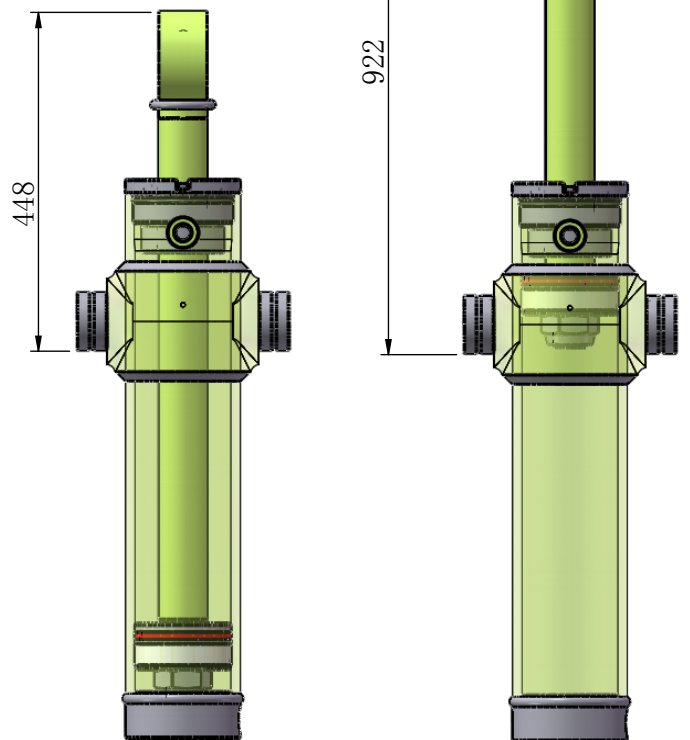

5 257-3574B

RIPPER AR

14M(R9J)

**ENTIRE GROUP**

REF	PART#	QTY.	DESC
1	8J-6572B	1	CARRIAGE ASSEMBLY
2	297-6398B	1	LINK AS.-LOWER
3	257-3572B	1	PLATE AS.
4	9J-0269B	2	LINK AS.
5	113-5264B	1	CYLINDER-GP-0127-0495-X
6	289-3509B	2	LINK AS.

**ENTIRE GROUP**

REF	PART#	QTY.	DESC
1	257-3572B	1	PLATE AS.
2	289-3509B	2	LINK AS.
3	133-7130B	2	CAM AS.
4	301-4496B	2	PLATE
5	9X-2615B	12	BOLT M24×3
6	267-3506B	12	WASHER-HARD
7	8J-9608B	2	PIN
8	8J-9092B	2	PIN
9	6K-0715B	2	PIN
10	7X-2558B	4	BOLT M16×2
11	8T-4778B	4	LOCKNUT M16×2
12	8T-5092B	2	BOLT M12×1.75
13	129-3180B	2	LOCKNUT M12×1.75
14	8T-4183B	4	BOLT M12×1.75
15	8T-4223B	4	WASHER-HARD

**ENTIRE GROUP**

REF	PART#	QTY.	DESC
1	4J-0164B	8	BOSS
2	5K-7881B	1	BAR
3	5K-7884B	1	BAR
4	5K-7885B	2	PLATE
5	5K-7886B	1	PLATE
6	5K-7887B	1	PLATE
7	9J-4265B	2	PLATE
8	5K-7882B	1	BAR
9	3G-2580B	4	BEARING-SLEEVE
10	9D-6585B	8	SEAL-PIN

**ENTIRE GROUP**

REF	PART#	QTY.	DESC
1	9J-6586B	1	SHANK
2	3B-5325B	2	COTTER
3	2K-6413B	1	PIN
4	6Y-0309B	1	PIN
5	114-0359B	1	RETAINER AS.-GET
6	136-8308B	1	PIN

A-A

1 : 5

B-B

1 : 5

**ENTIRE GROUP**

REF	PART#	QTY.	DESC
1	114-4776B	1	CYLINDER AS.
2	121-3395B	1	HEAD
3	175-7904B	1	SEAL-O-RING
4	289-2948B	1	SEAL-U-CUP
5	8T-0785B	1	RING-WEAR
6	225-3281B	1	SEAL-WIPER
7	345-7209B	1	ROD AS.
8	6E-2314B	1	PISTON
9	9X-7264B	1	SEAL AS
10	4J-4630B	1	RING-WEAR
11	5J-5731B	1	NUT-SELF LOCKING   3/4 12
12	2K-4507B	1	BEARING-SLEEVE
13	2M-9780B	2	SEAL-O-RING-STOR