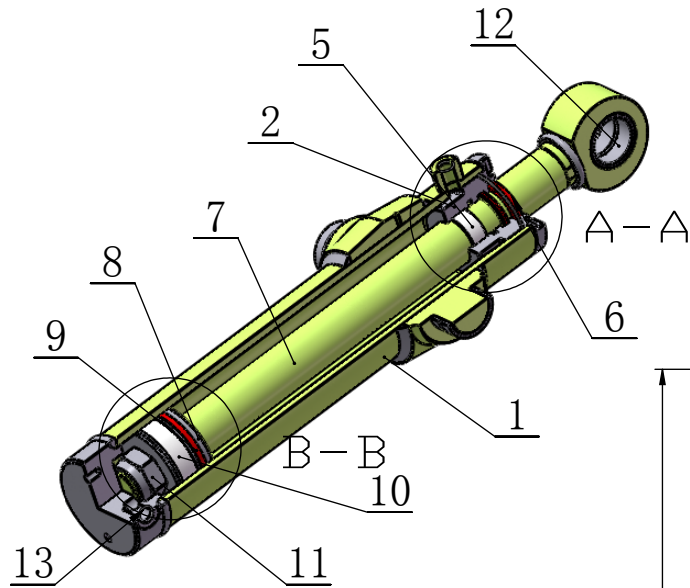

**ENTIRE GROUP**

REF	PART#	QTY.	DESC
1	257-3572B	1	PLATE AS.
2	289-3509B	2	LINK AS.
3	133-7130B	2	CAM AS.
4	301-4496B	2	PLATE
5	9X-2615B	12	BOLT M24×3
6	267-3506B	12	WASHER-HARD
7	8J-9608B	2	PIN
8	8J-9092B	2	PIN
9	6K-0715B	2	PIN
10	7X-2558B	4	BOLT M16×2
11	8T-4778B	4	LOCKNUT M16×2
12	8T-5092B	2	BOLT M12×1.75
13	129-3180B	2	LOCKNUT M12×1.75
14	8T-4183B	4	BOLT M12×1.75
15	8T-4223B	4	WASHER-HARD

**ENTIRE GROUP**

REF	PART#	QTY.	DESC
1	8J-6572B	1	CARRIAGE ASSEMBLY
2	9J-0269B	2	LINK AS.
3	4K-3004B	2	BEARING-TRUNNION
4	297-6398B	1	LINK AS.-LOWER
5	8J-9607B	2	PIN
6	8J-9608B	2	PIN
7	8J-1434B	3	TOOTH GROUP-SCARIFIER(1)
8	2K-703B	1	BAR
9	3K-8510B	1	PIN
10	3B-8489B	3	FITTING-GREASE
11	7X-2557B	2	BOLT M16×2
12	8T-6385B	2	BOLT M16×2
13	8T-4778B	4	LOCKNUT M16×2
14	8T-4910B	7	BOLT M12×1.75
15	8T-4648B	1	BOLT M12×1.75
16	6V-7687B	8	LOCKNUT M12×1.75
17	8T-4139B	2	BOLT M12×1.75

**ENTIRE GROUP**

REF	PART#	QTY.	DESC
1	4J-0164B	8	BOSS
2	5K-7881B	1	BAR
3	5K-7884B	1	BAR
4	5K-7885B	2	PLATE
5	5K-7886B	1	PLATE
6	5K-7887B	1	PLATE
7	9J-4265B	2	PLATE
8	5K-7882B	1	BAR
9	3G-2580B	4	BEARING-SLEEVE
10	9D-6585B	8	SEAL-PIN

**ENTIRE GROUP**

REF	PART#	QTY.	DESC
1	9J-6586B	1	SHANK
2	3B-5325B	2	COTTER
3	2K-6413B	1	PIN
4	6Y-0309B	1	PIN
5	114-0359B	1	RETAINER AS.-GET
6	136-8308B	1	PIN

A-A

1 : 5

B-B

1 : 5

**ENTIRE GROUP**

REF	PART#	QTY.	DESC
1	114-4776B	1	CYLINDER AS.
2	121-3395B	1	HEAD
3	175-7904B	1	SEAL-O-RING
4	289-2948B	1	SEAL-U-CUP
5	8T-0785B	1	RING-WEAR
6	225-3281B	1	SEAL-WIPER
7	345-7209B	1	ROD AS.
8	6E-2314B	1	PISTON
9	9X-7264B	1	SEAL AS
10	4J-4630B	1	RING-WEAR
11	5J-5731B	1	NUT-SELF LOCKING   3/4 12
12	2K-4507B	1	BEARING-SLEEVE
13	2M-9780B	2	SEAL-O-RING-STOR