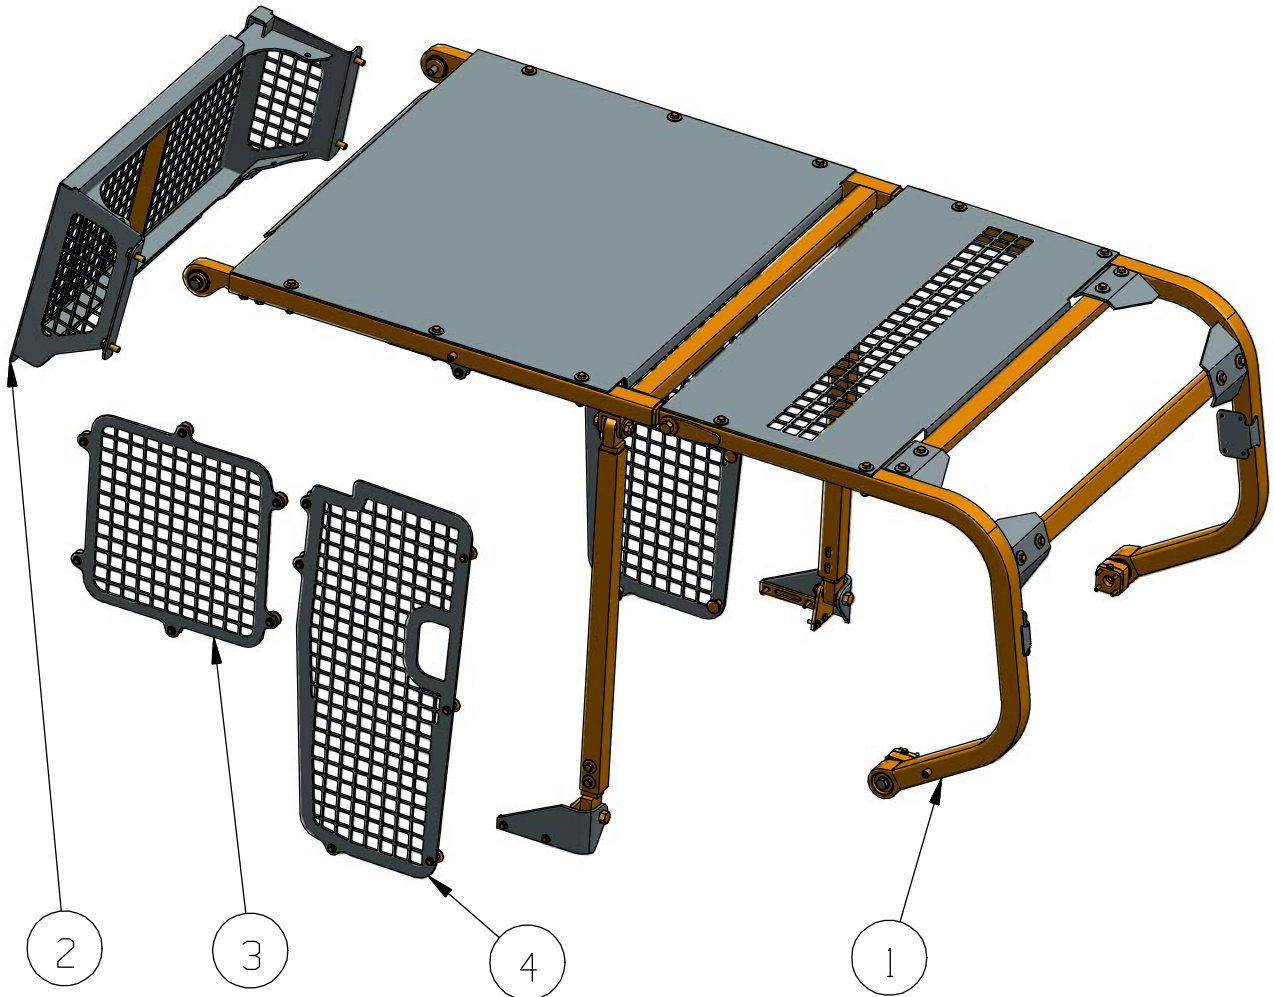

PROTECTION SYS - (D6R, D6T)

| | | | |
|----------|------------|---|-----|
| 4 | B4003-3007 | DOOR PROTECTION (D6R, D6T, D7R) | 1 |
| 3 | B4003-3001 | PLATE-WINDOWS PROTECTION (D6R, D6T, D7R) | 1 |
| 2 | 350-9314B | SCREEN GP-PROTECTION (D6R, D6T, D7R) | 1 |
| 1 | 325-7926B | SWEEP GP-PROTECTION (D6R, D6T) | 1 |
| PC NO | PART NO. | PART NAME | QTY |

SWEEP GP PROTECTION
350-7926B (D6R, D6T)

| | | | |
|-------|-------------|---------------------|-----|
| 38 | 8T-4173B | BOLT (M16x110) | 10 |
| 37 | B325-7926-4 | PLATE (900x1722x6) | 1 |
| 36 | B325-7926-3 | PLATE (1550x1722x6) | 1 |
| 35 | 8C-8843B | BOLT (1-8UNCx114.3) | 4 |
| 34 | B93-16 | SPRING WASHER (16) | 18 |
| 33 | 8T-4137B | BOLT (M10x1.5x20) | 2 |
| 32 | B6170-16 | NUT (M16) | 18 |
| 31 | 7X-2555B | BOLT (M16x80) | 8 |
| 30 | 325-0172B | SPACER | 2 |
| 29 | 8T-4141B | BOLT (M20x2.5x70) | 4 |
| 28 | 198-4781B | WASHER (20) | 4 |
| 27 | 8T-4140B | BOLT (M16x2x60) | 4 |
| 26 | B96.2-16 | BIG WASHER (16) | 40 |
| 25 | 325-7930B | BRACKET AS.-LH | 1 |
| 24 | 8T-4196B | BOLT (M10x1.5x35) | 4 |
| 23 | 7X-7729B | WASHER (10) | 6 |
| 22 | 8T-4910B | BOLT (M12x1.75x60) | 4 |
| PC NO | PART NO. | PART NAME | QTY |