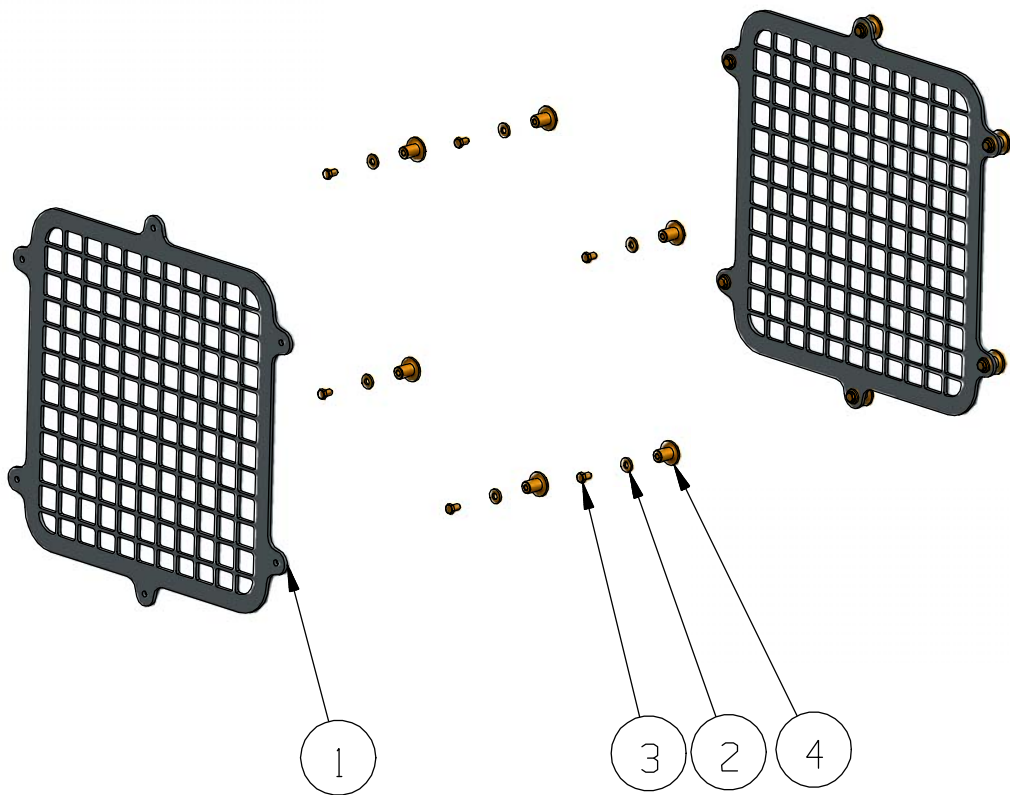

**WINDOWS PROTECTION AS
B4003-3001 - (D6R, D6T, D7R)**

4	4003-3002B	STAND OFF MOUNT	12
3	B4003-3001-1	BOLT (1/2-13UNCx20)	12
2	5P-1076B	WASHER 13.5x30x4)	12
1	4003-3001B	PLATE WINDOWS PROTECTION	2
PC NO	PART NAME	PART NAME	QTY