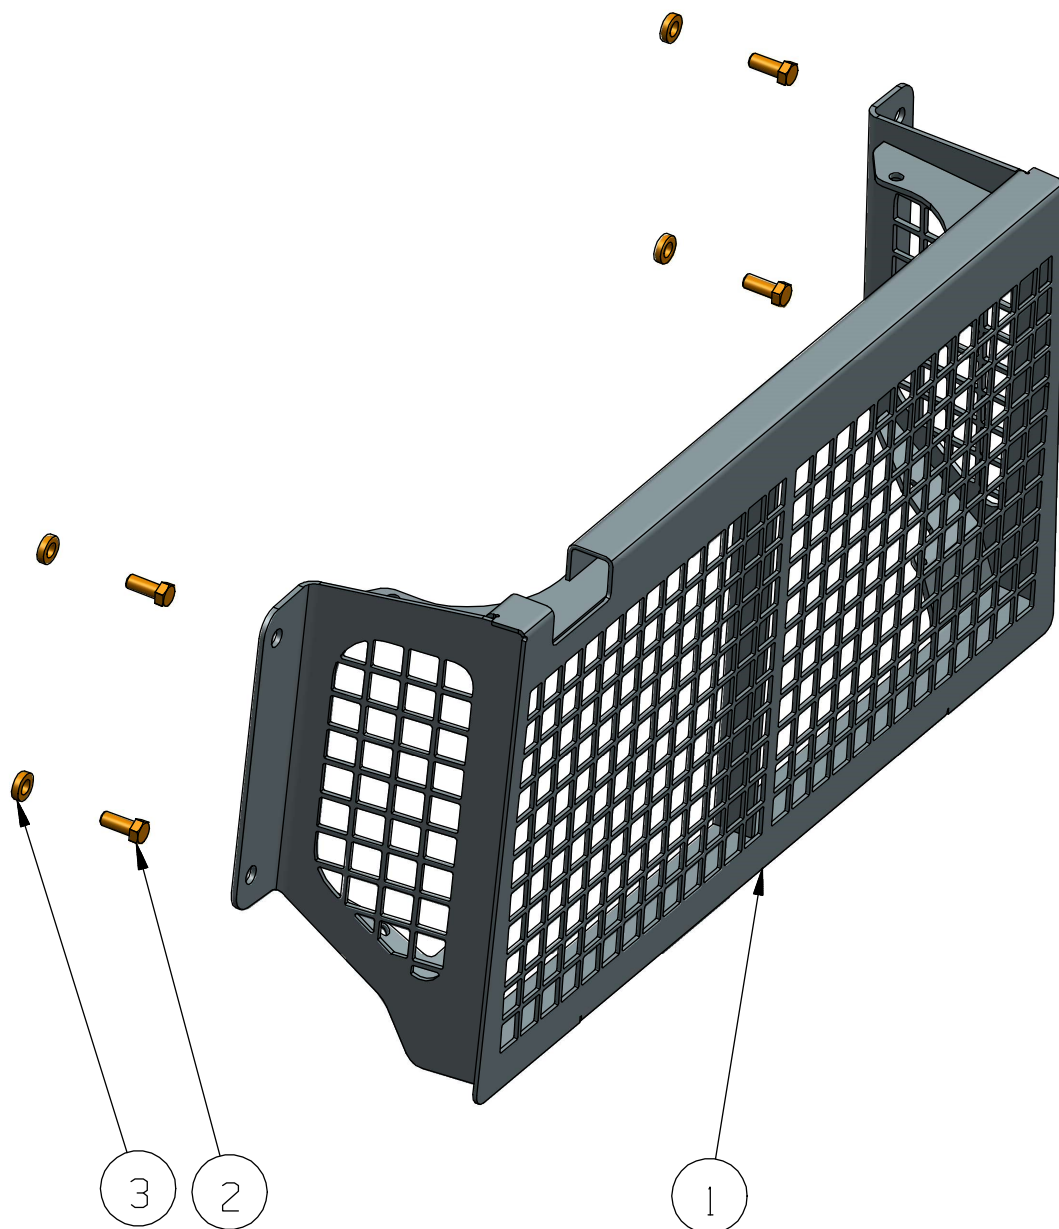

**SCREEN GP PROTECTIVE
350-9314B (D6R, D6T, D7R)**

3	198-4781B	WASHER (22x40x10)	4
2	8T-6430B	BOLT (M20x2.5x50)	4
1	350-9310B	SCREEN AS.	1
PC NO	PART NO.	PART NAME	QTY