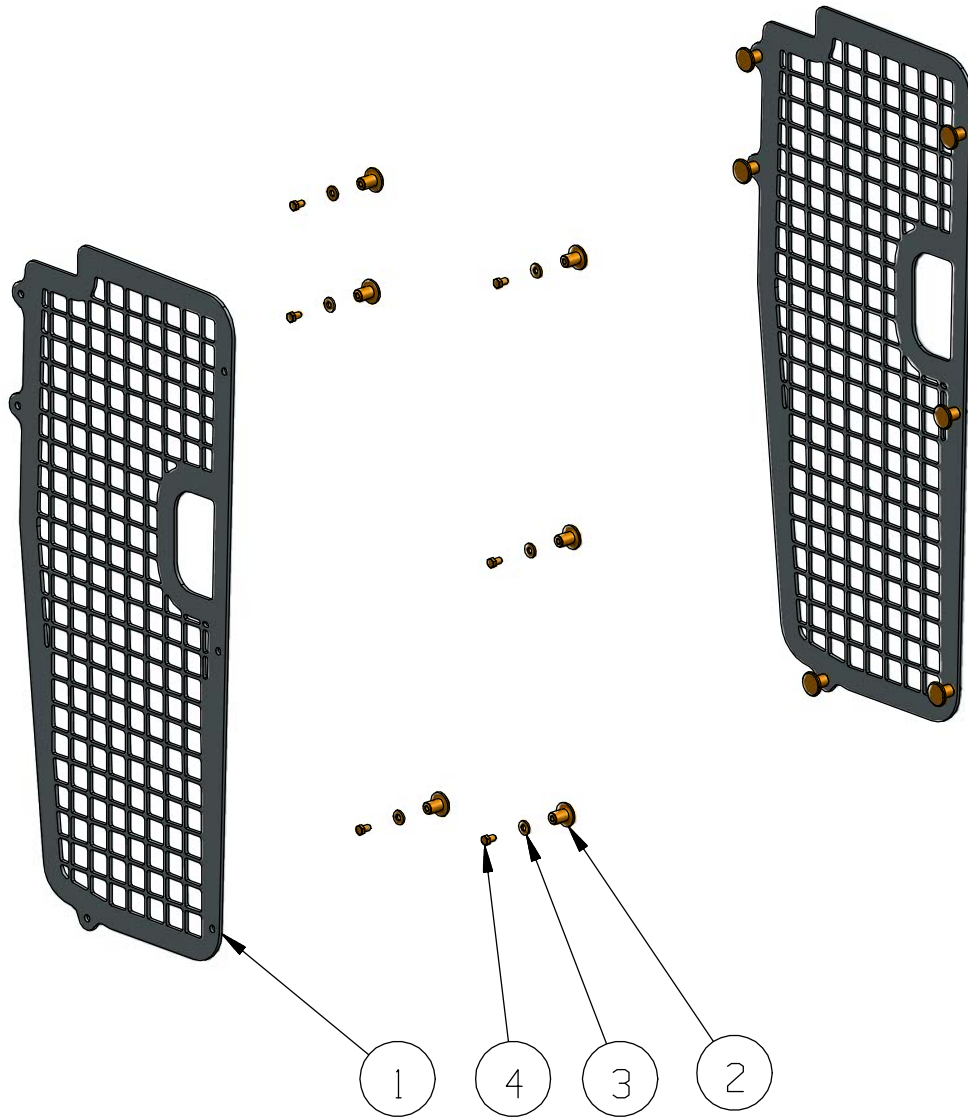

**DOOR PROTECTION AS.
B4003-3007 (D7R;D6R;D6T)**

4	B4003-3001-1	BOLT (1/2-13UNCx20)	12
3	5P-1076B	WASHER (13.5x30x4)	12
2	4003-3002B	STAND OFF MOUNT	12
1	4003-3007B	PLATE-DOOR PROTECTION	2
PC NO	PART NO.	PART NAME	QTY