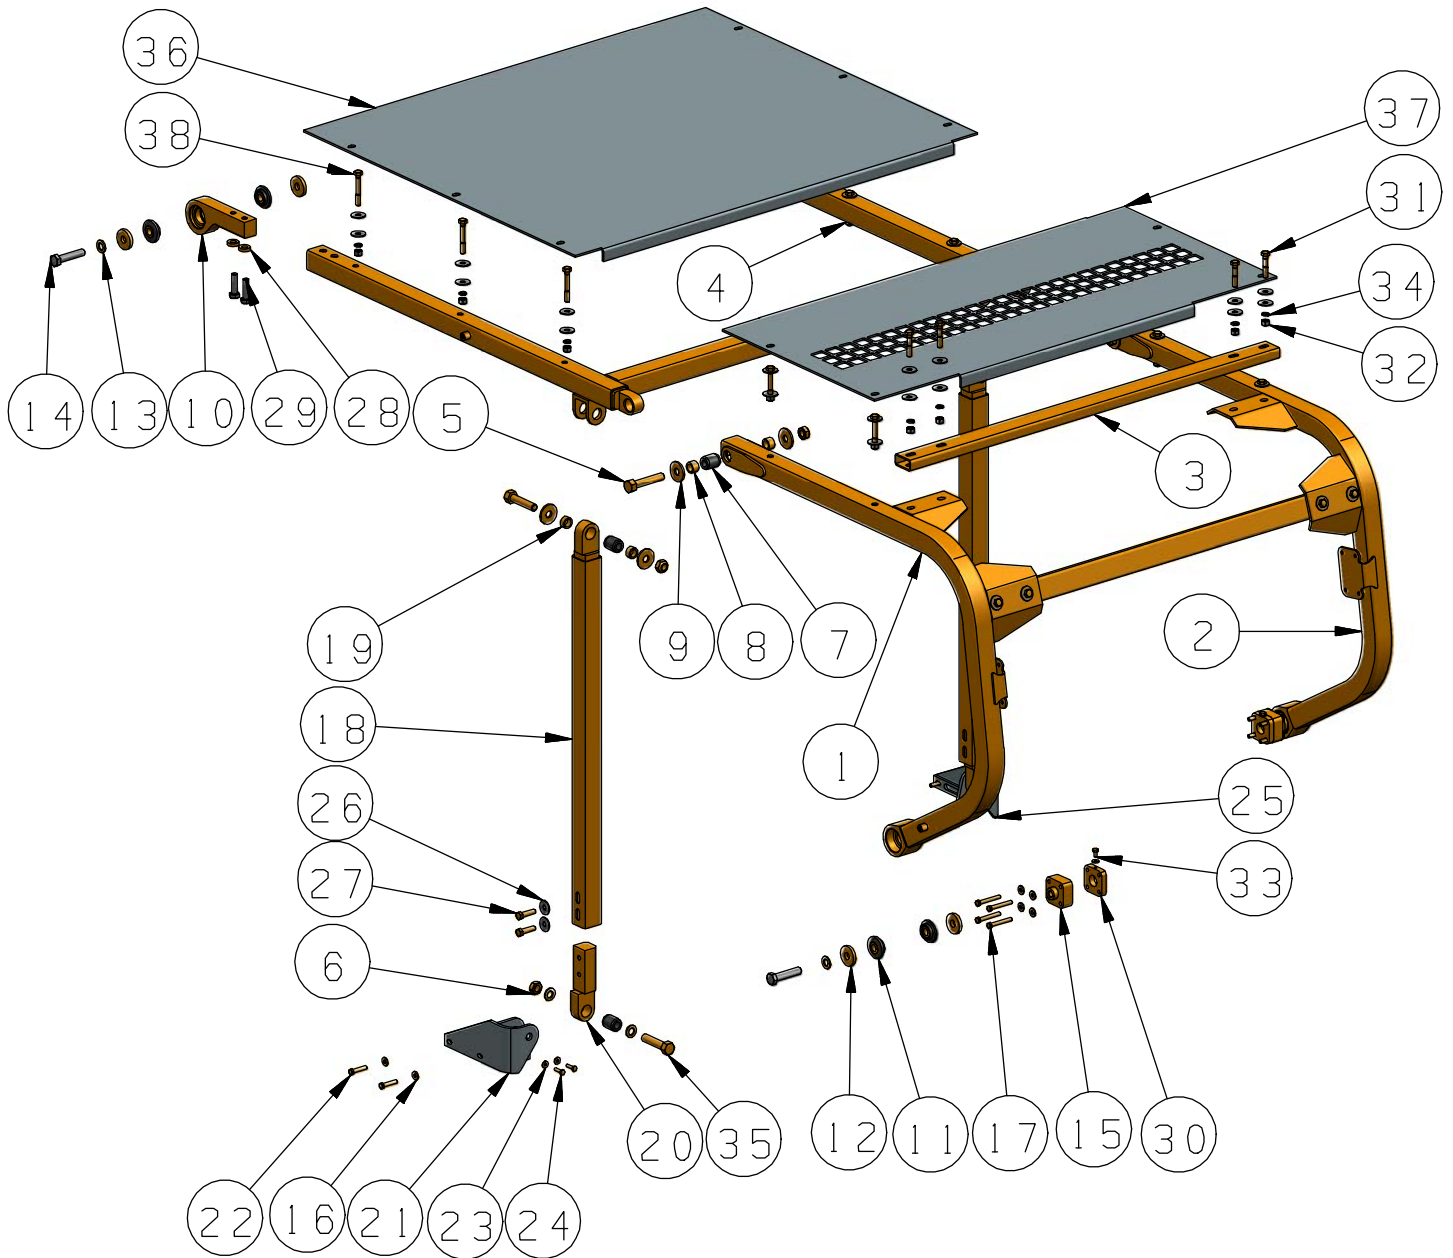

SWEEP GP PROTECTION
350-7926B (D6R, D6T)

| | | | |
|-------|-------------|---------------------|-----|
| 38 | 8T-4173B | BOLT (M16x110) | 10 |
| 37 | B325-7926-4 | PLATE (900x1722x6) | 1 |
| 36 | B325-7926-3 | PLATE (1550x1722x6) | 1 |
| 35 | 8C-8843B | BOLT (1-8UNCx114.3) | 4 |
| 34 | B93-16 | SPRING WASHER (16) | 18 |
| 33 | 8T-4137B | BOLT (M10x1.5x20) | 2 |
| 32 | B6170-16 | NUT (M16) | 18 |
| 31 | 7X-2555B | BOLT (M16x80) | 8 |
| 30 | 325-0172B | SPACER | 2 |
| 29 | 8T-4141B | BOLT (M20x2.5x70) | 4 |
| 28 | 198-4781B | WASHER (20) | 4 |
| 27 | 8T-4140B | BOLT (M16x2x60) | 4 |
| 26 | B96.2-16 | BIG WASHER (16) | 40 |
| 25 | 325-7930B | BRACKET AS.-LH | 1 |
| 24 | 8T-4196B | BOLT (M10x1.5x35) | 4 |
| 23 | 7X-7729B | WASHER (10) | 6 |
| 22 | 8T-4910B | BOLT (M12x1.75x60) | 4 |
| PC NO | PART NO. | PART NAME | QTY |

| | | | |
|-------|-------------|--------------------|-----|
| 21 | 325-7931B | BRACKET AS.-RH | 1 |
| 20 | 285-5248B | PLATE AS. | 2 |
| 19 | B325-7926-2 | BUSH (28x38x18) | 4 |
| 18 | 325-0163B | TUBE AS. | 2 |
| 17 | 8T-4176B | BOLT (M12x1.75x90) | 8 |
| 16 | 5P-1076B | WASHER (12; 1/2") | 12 |
| 15 | 329-9651B | SPACER | 2 |
| 14 | 7X-2454B | BOLT (M24x3x110) | 4 |
| 13 | 8T-4167B | WASHER (1") | 8 |
| 12 | 329-9650B | PLATE (26x70x11) | 8 |
| 11 | 6T-1698B | MOUNT-RUBBER | 8 |
| 10 | 325-0169B | MOUNT | 2 |
| 9 | B329-9650 | WASHER (26x70x6) | 8 |
| 8 | B325-7926-1 | BUSH (28x38x24) | 4 |
| 7 | B95-5187 | MOUNTING-RUBBER | 6 |
| 6 | 6K-3632B | LOCKNUT (1-8UNC) | 6 |
| 5 | 8C-8844B | BOLT (1-8UNCx127) | 2 |
| 4 | 325-0156B | GUARD AS. | 1 |
| 3 | 335-5683B | TUBE-MID | 2 |
| 2 | B346-6927L | TUBE AS.-LH | 1 |
| 1 | B346-6927R | TUBE AS.-RH | 1 |
| PC NO | PART NO. | PART NAME | QTY |