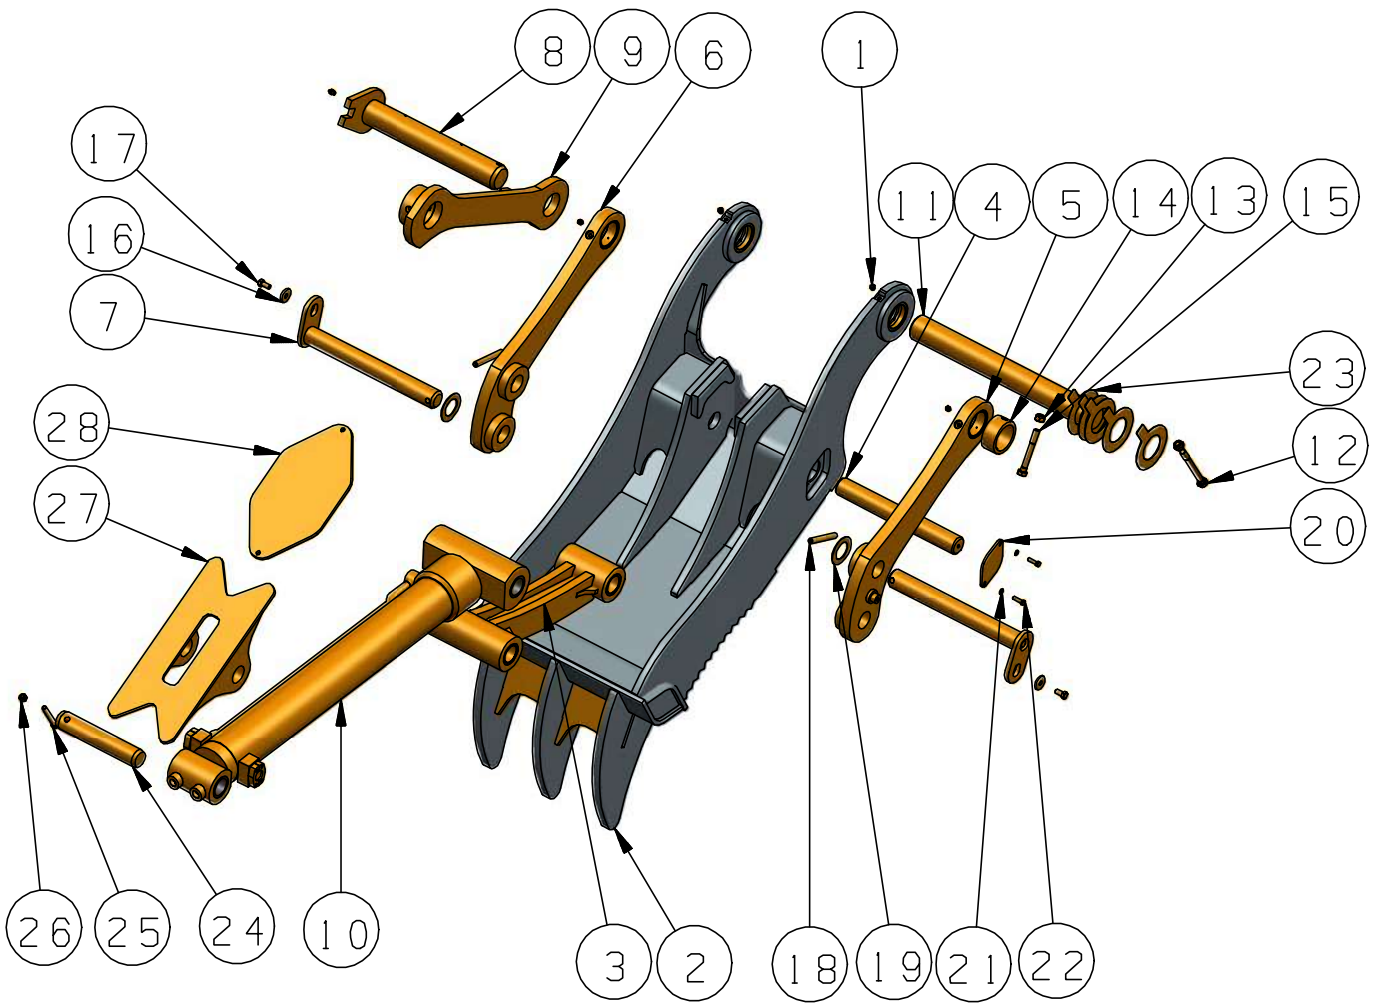

# THUMB GP (387-9682B)

# THUMB GP (387-9682B)

|       |           |                            |     |
|-------|-----------|----------------------------|-----|
| 18    | 6Y-2266B  | PIN                        | 2   |
| 17    | 8T-4192B  | BOLT (M12X1.75X25)         | 2   |
| 16    | 7X-0618B  | WASHER (13.5X40X5)         | 2   |
| 15    | 8T-4174B  | BOLT (M16x2-120)           | 1   |
| 14    | 157-7257B | RETAINER                   | 1   |
| 13    | 8T-4778B  | LOCKNUT - (M16x2)          | 2   |
| 12    | 8T-6385B  | BOLT (M16x2-180)           | 1   |
| 11    | 263-1449B | PIN                        | 1   |
| 10    | 390-9422B | CYLINDER GP-BASIC          | 1   |
| 9     | 160-7887B | LINK AS.                   | 1   |
| 8     | 391-3824B | PIN AS.-IDLER              | 1   |
| 7     | 391-3825B | PIN AS.-CYLINDER           | 2   |
| 6     | 391-3822B | LINK AS.-IDLER             | 1   |
| 5     | 391-3821B | LINK AS.-IDLER             | 1   |
| 4     | 185-8079B | PIN                        | 1   |
| 3     | 391-3823B | LINK AS.-POWER             | 1   |
| 2     | 387-9683B | THUMB AS                   | 1   |
| 1     | 3B-8489B  | FITTING-GREASE (1/8-27PTF) | 9   |
| PC NO | PART NO.  | PART NAME                  | QTY |