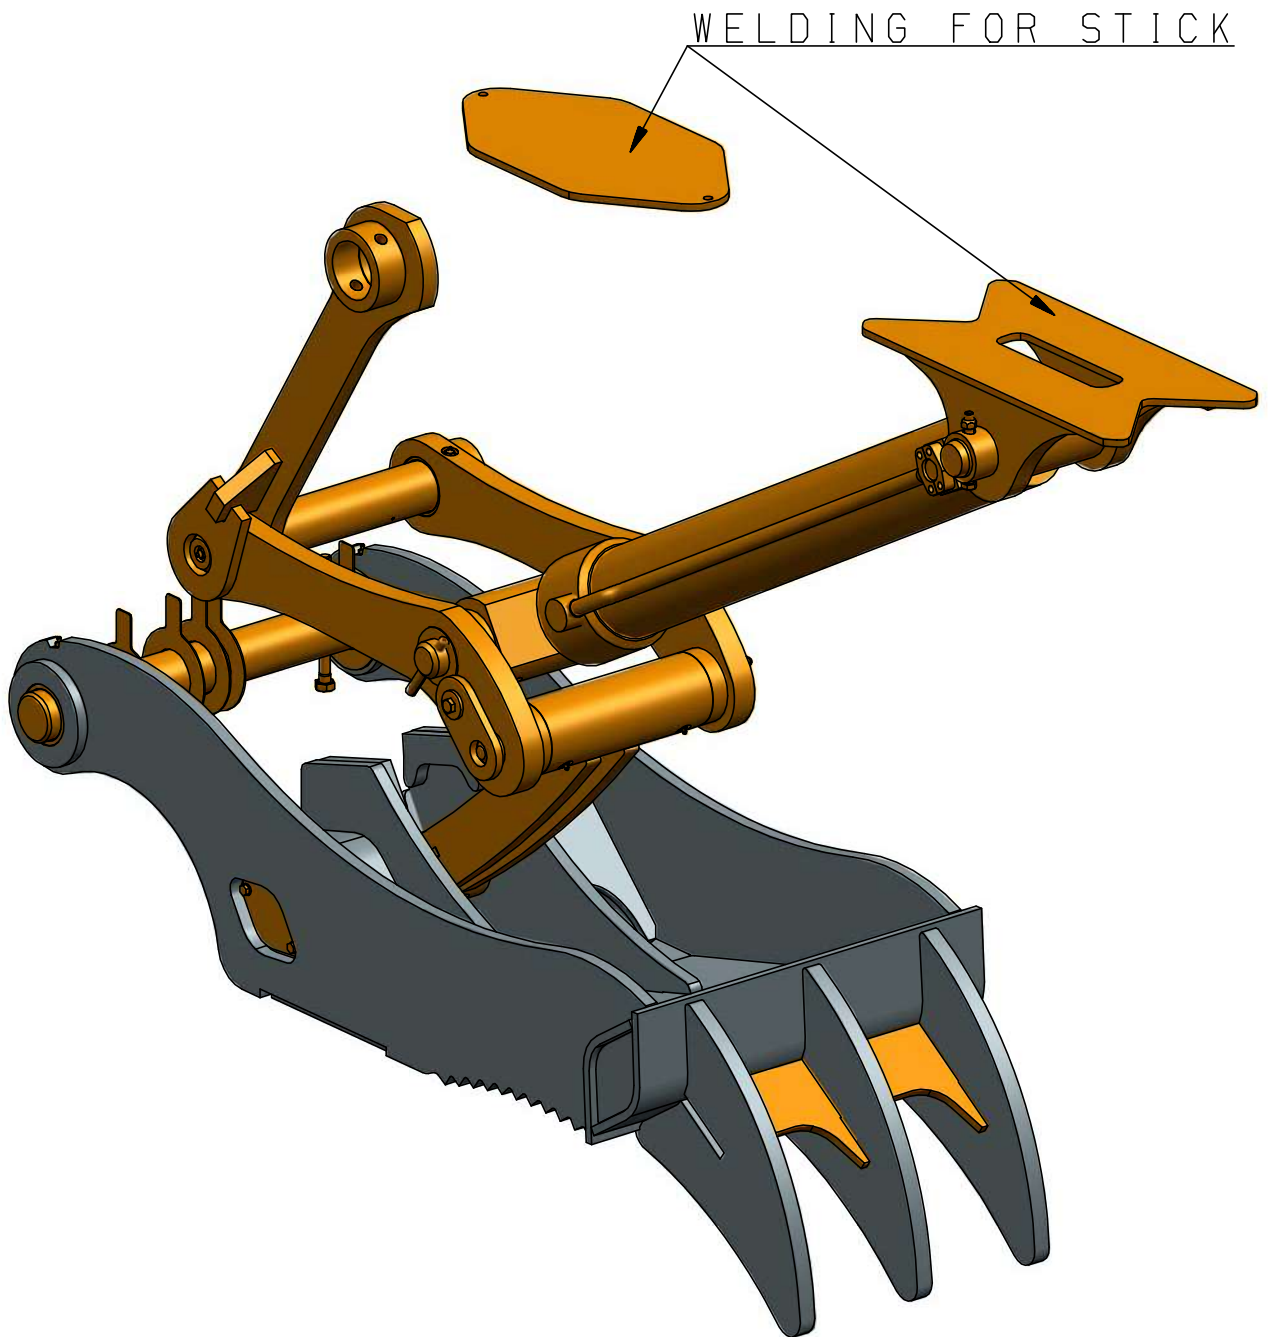

# THUMB GP (387-9682B)

# THUMB GP (387-9682B)

|       |           |                            |     |
|-------|-----------|----------------------------|-----|
| 18    | 6Y-2266B  | PIN                        | 2   |
| 17    | 8T-4192B  | BOLT (M12X1.75X25)         | 2   |
| 16    | 7X-0618B  | WASHER (13.5X40X5)         | 2   |
| 15    | 8T-4174B  | BOLT (M16x2-120)           | 1   |
| 14    | 157-7257B | RETAINER                   | 1   |
| 13    | 8T-4778B  | LOCKNUT - (M16x2)          | 2   |
| 12    | 8T-6385B  | BOLT (M16x2-180)           | 1   |
| 11    | 263-1449B | PIN                        | 1   |
| 10    | 390-9422B | CYLINDER GP-BASIC          | 1   |
| 9     | 160-7887B | LINK AS.                   | 1   |
| 8     | 391-3824B | PIN AS.-IDLER              | 1   |
| 7     | 391-3825B | PIN AS.-CYLINDER           | 2   |
| 6     | 391-3822B | LINK AS.-IDLER             | 1   |
| 5     | 391-3821B | LINK AS.-IDLER             | 1   |
| 4     | 185-8079B | PIN                        | 1   |
| 3     | 391-3823B | LINK AS.-POWER             | 1   |
| 2     | 387-9683B | THUMB AS                   | 1   |
| 1     | 3B-8489B  | FITTING-GREASE (1/8-27PTF) | 9   |
| PC NO | PART NO.  | PART NAME                  | QTY |