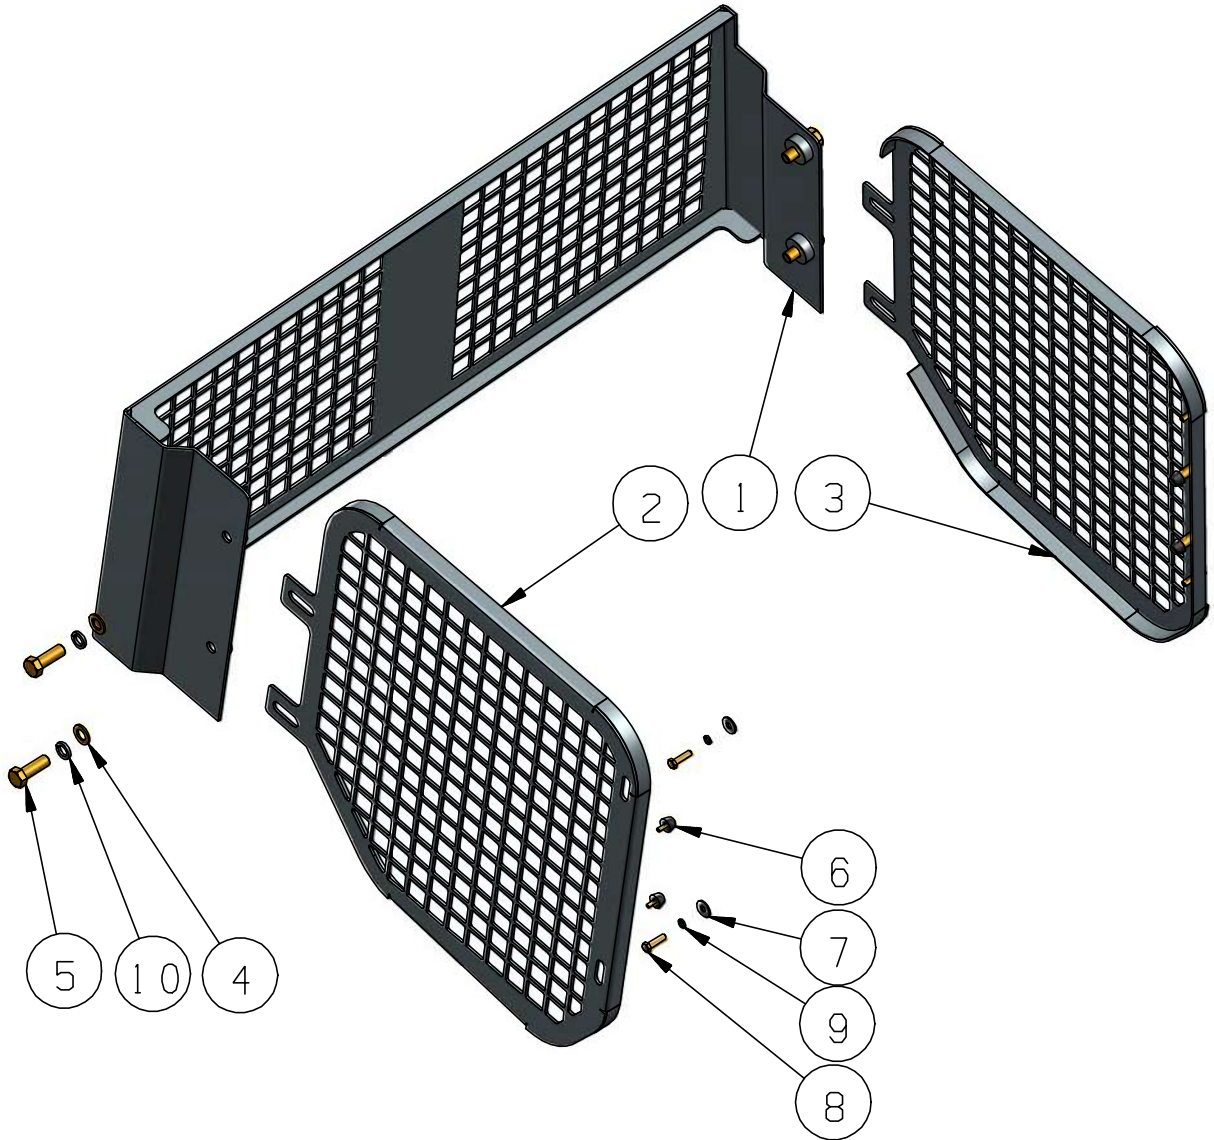

**SCREEN SYS - (D7E)
B304-8640**

10	GB93-87,24	SPRING WASHER (24)	4
9	GB93-87,12	SPRING WASHER (12)	4
8	8T-4184B	BOLT (M12x45)	4
7	B96.2-12	BIG WASHER (12)	4
6	307-4727B	BUMPER CONICAL	4
5	7X-2576B	BOLT (M24x3x70)	4
4	8T-4167B	WASHER (26x44x4)	4
3	B305-8119	SCREEN AS-LH	1
2	B315-8113	SCREEN AS-RH	1
1	B340-0876	SCREEN AS-REAR	1
PC NO	PART NAME	PART NO.	QTY