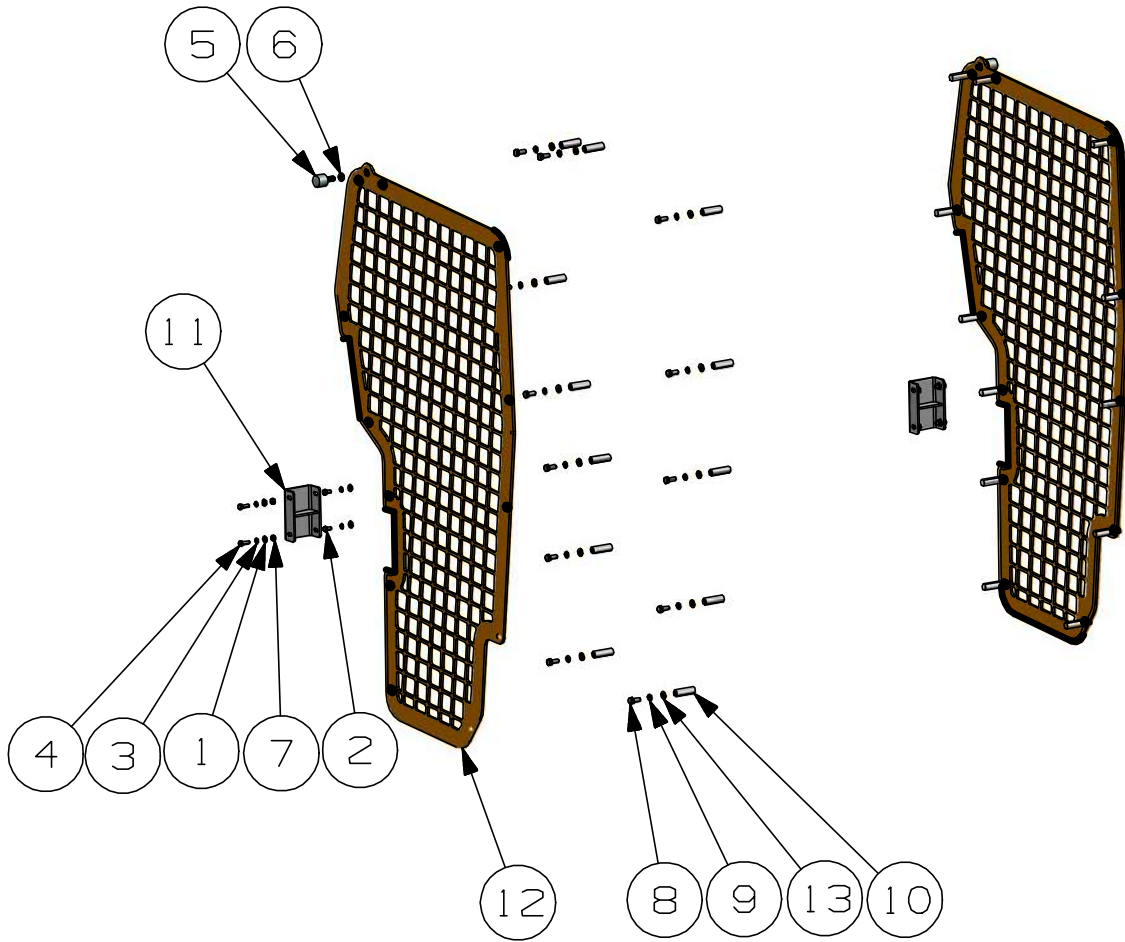

D7E DOOR SCREEN GP

D7E DS-000

13	8T-4121B	WASHER (10)	24
12	W-D7E-DS-200	DOOR SCREEN AS	2
11	W-D7E-DS-100	BRACKET AS	2
10	D7E-DS-101	WELD BOSS (M10)	24
9	B93-10	SPRING WASHER (10)	24
8	B5872-10-25	BOLT (M10x25)	24
7	B6170-8	NUT (M8)	4
6	B6170-12	NUT (M12)	2
5	9546K246	BUMPER - (M12)	2
4	B5872-8-25	BOLT (M8x25)	4
3	B93-8	SPRING WASHER (8)	8
2	B5872-8-16	BOLT (M8x16)	4
1	B97.1-8	WASHER (8)	8
PC NO	PART NO.	PART NAME	QTY