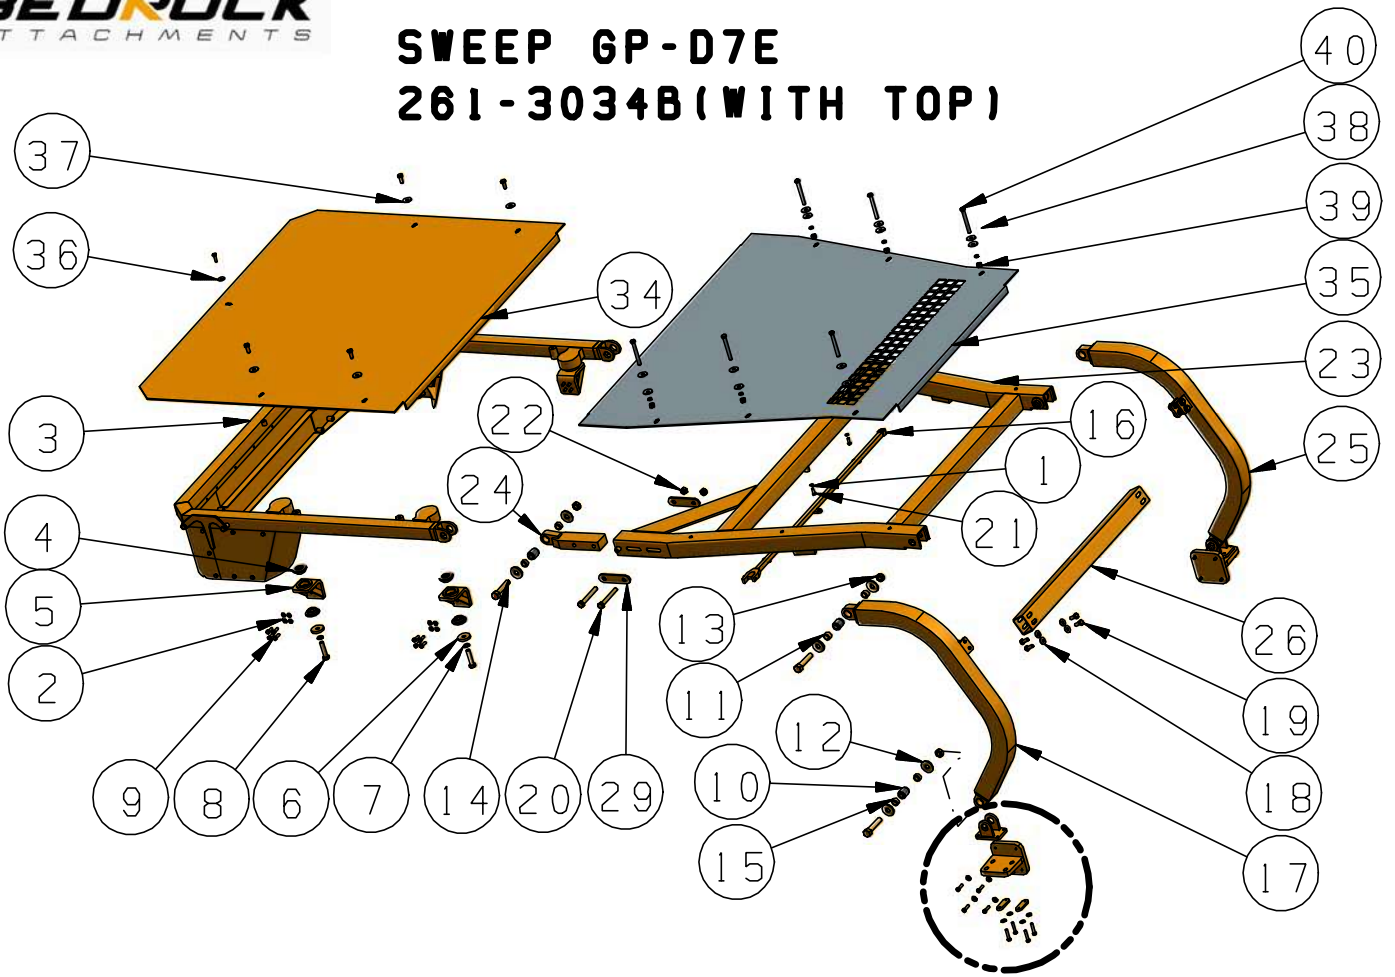

**PROTECTION SYS-D7E  
(WITH TOP)**

3	D7E-DS-000	D7E-DOOR SCREEN GP	1
2	B304-8640	SCREEN GP	1
1	261-3034B(WITH TOP) EXP	SWEEP GP	1
PC NO	PART NO.	PART NAME	QTY

**SWEEP GP-D7E  
261-3034B(WITH TOP)**

DETAIL A  
SCALE 1:20

PC NO	PART NO.	PART NAME	QTY
40	B5782-16-140	BOLT (M16x140)	6
39	B6170-16	NUT (M16)	6
38	B93-16	SPRING WASHER (16)	6
37	B96.2-16	BIG WASHER (16)	16
36	B96.2-12	BIG WASHER (12)	1
35	B261-3034-2	TOP PLATE-FRONT	1
34	B261-3034-1	TOP PLATE-REAR	1
33	357-4339B	PLATE	4
32	8T-4184B	BOLT (M12x45)	8
31	8T-4910B	BOLT (M12x60)	8
30	5P-1076B	WASHER (12)	16
29	337-7611B	PLATE	4
28	337-9615B	BRACKET AS.	2