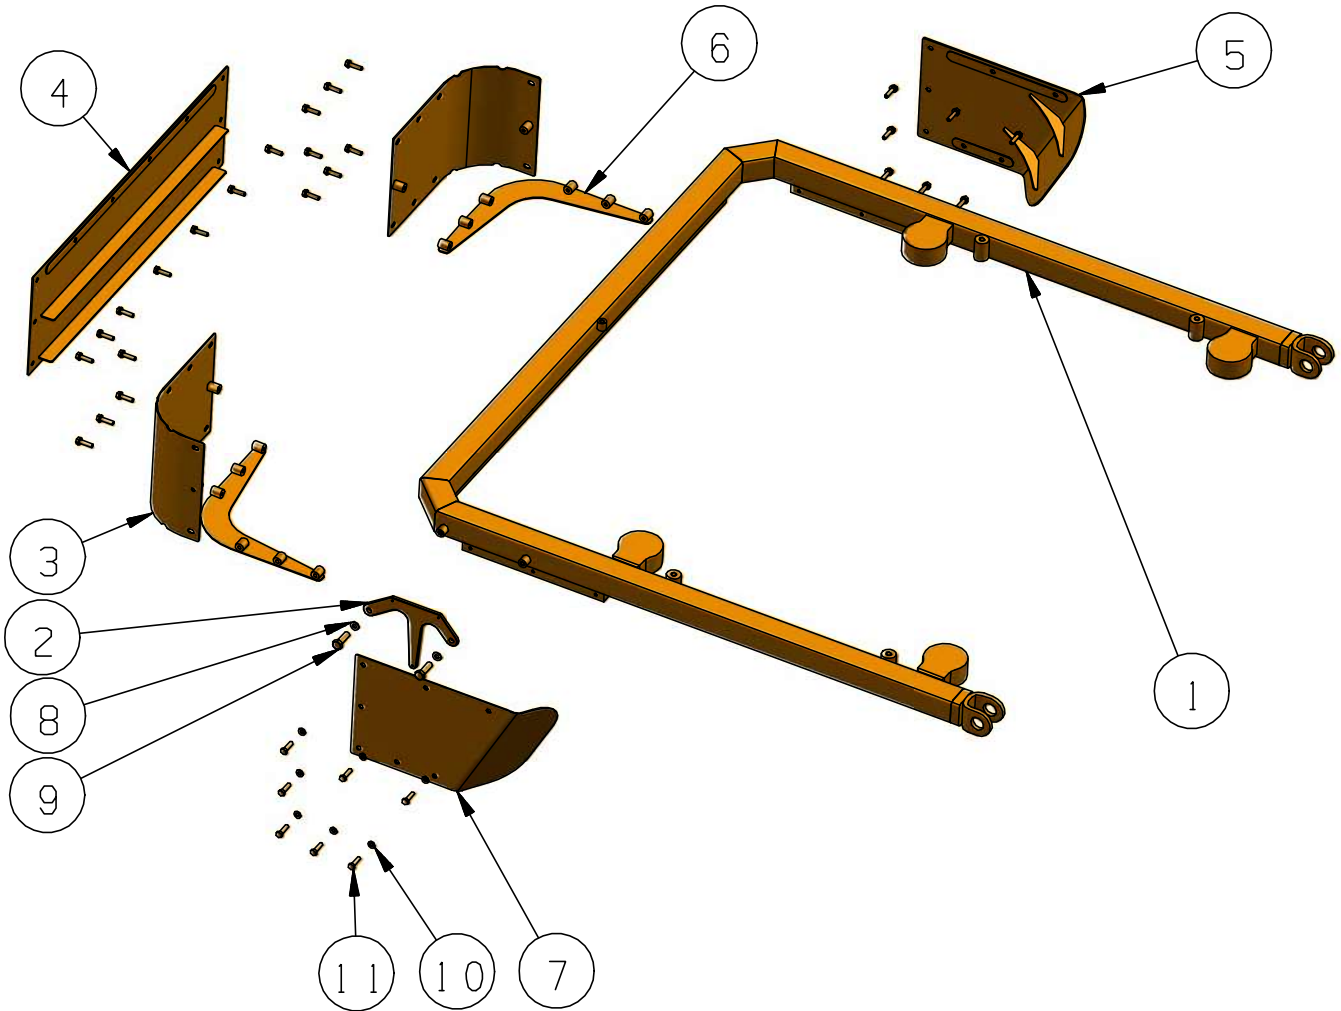

GUARD GP -REAR (D7E)
337-7572B

11	8T-4186B	BOLT (M10x40)	32
10	8T-4121B	WASHER (10)	32
9	8T-4193B	BOLT (M16x50)	2
8	8T-4223B	WASHER (12)	2
7	337-7593B	GUARD AS. -RH	1
6	337-7595B	PLATE AS.	2
5	337-7589B	GUARD AS. -LH	1
4	337-7585B	GUARD AS.	1
3	337-7583B	GUARD AS.	2
2	312-2303B	PLATE	1
1	337-7574B	GUARD AS. -REAR	1
PC NO	PART NO.	PART NAME	QTY